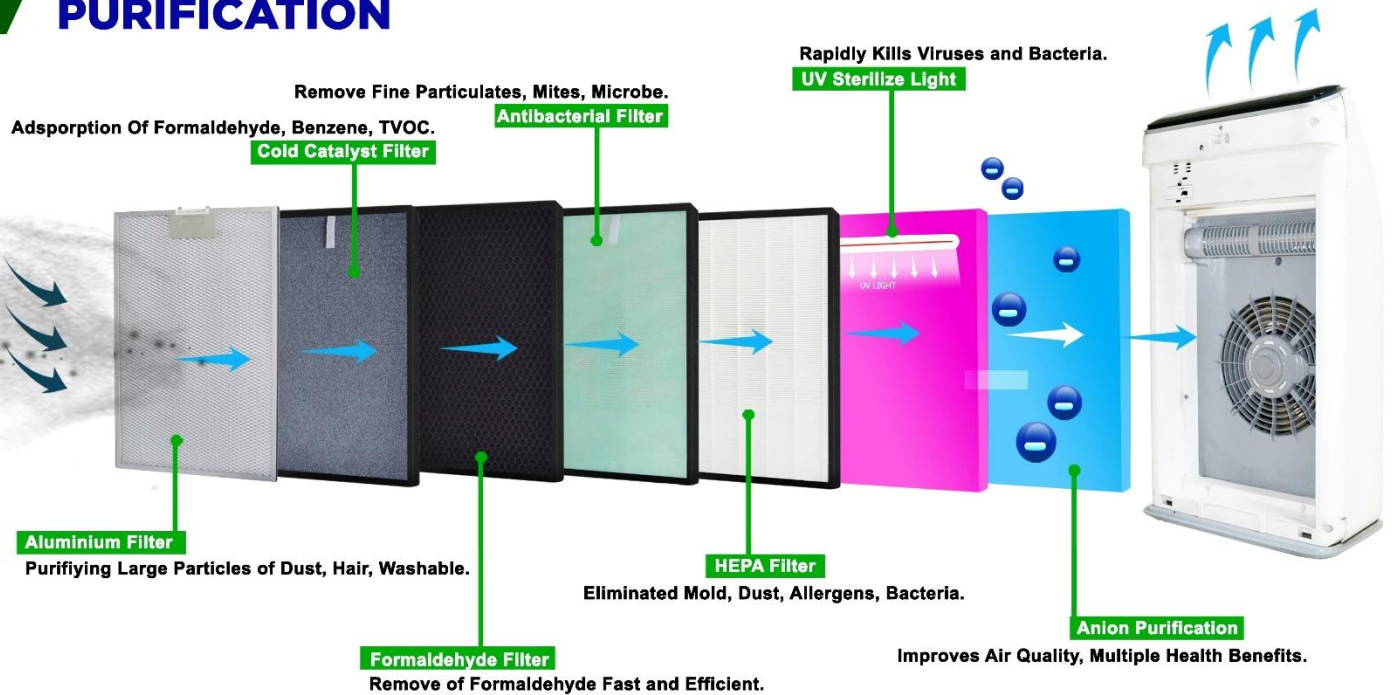

AIR PURIFIER

***BREATHE HEALTHY
WITH PURE AIR***

**7 STAGES
FILTRATION**

**38 m²
COVERAGE AREA**

**320 m³/h
CADR**

**20 millions/cm³
ANIONS RELEASE**

**80 w
POWER**

TYPE : SFAP-0088

7 STAGES PURIFICATION

Health Problems Caused by Poor Air Quality

- Brain**
- Headache
 - Low IQ
 - Autism & ADD
 - Stroke

- Throat**
- Sore Throat
 - Coughing
 - Sneezing

- Lungs**
- Asthma
 - Lung Cancer
 - Bronchitis